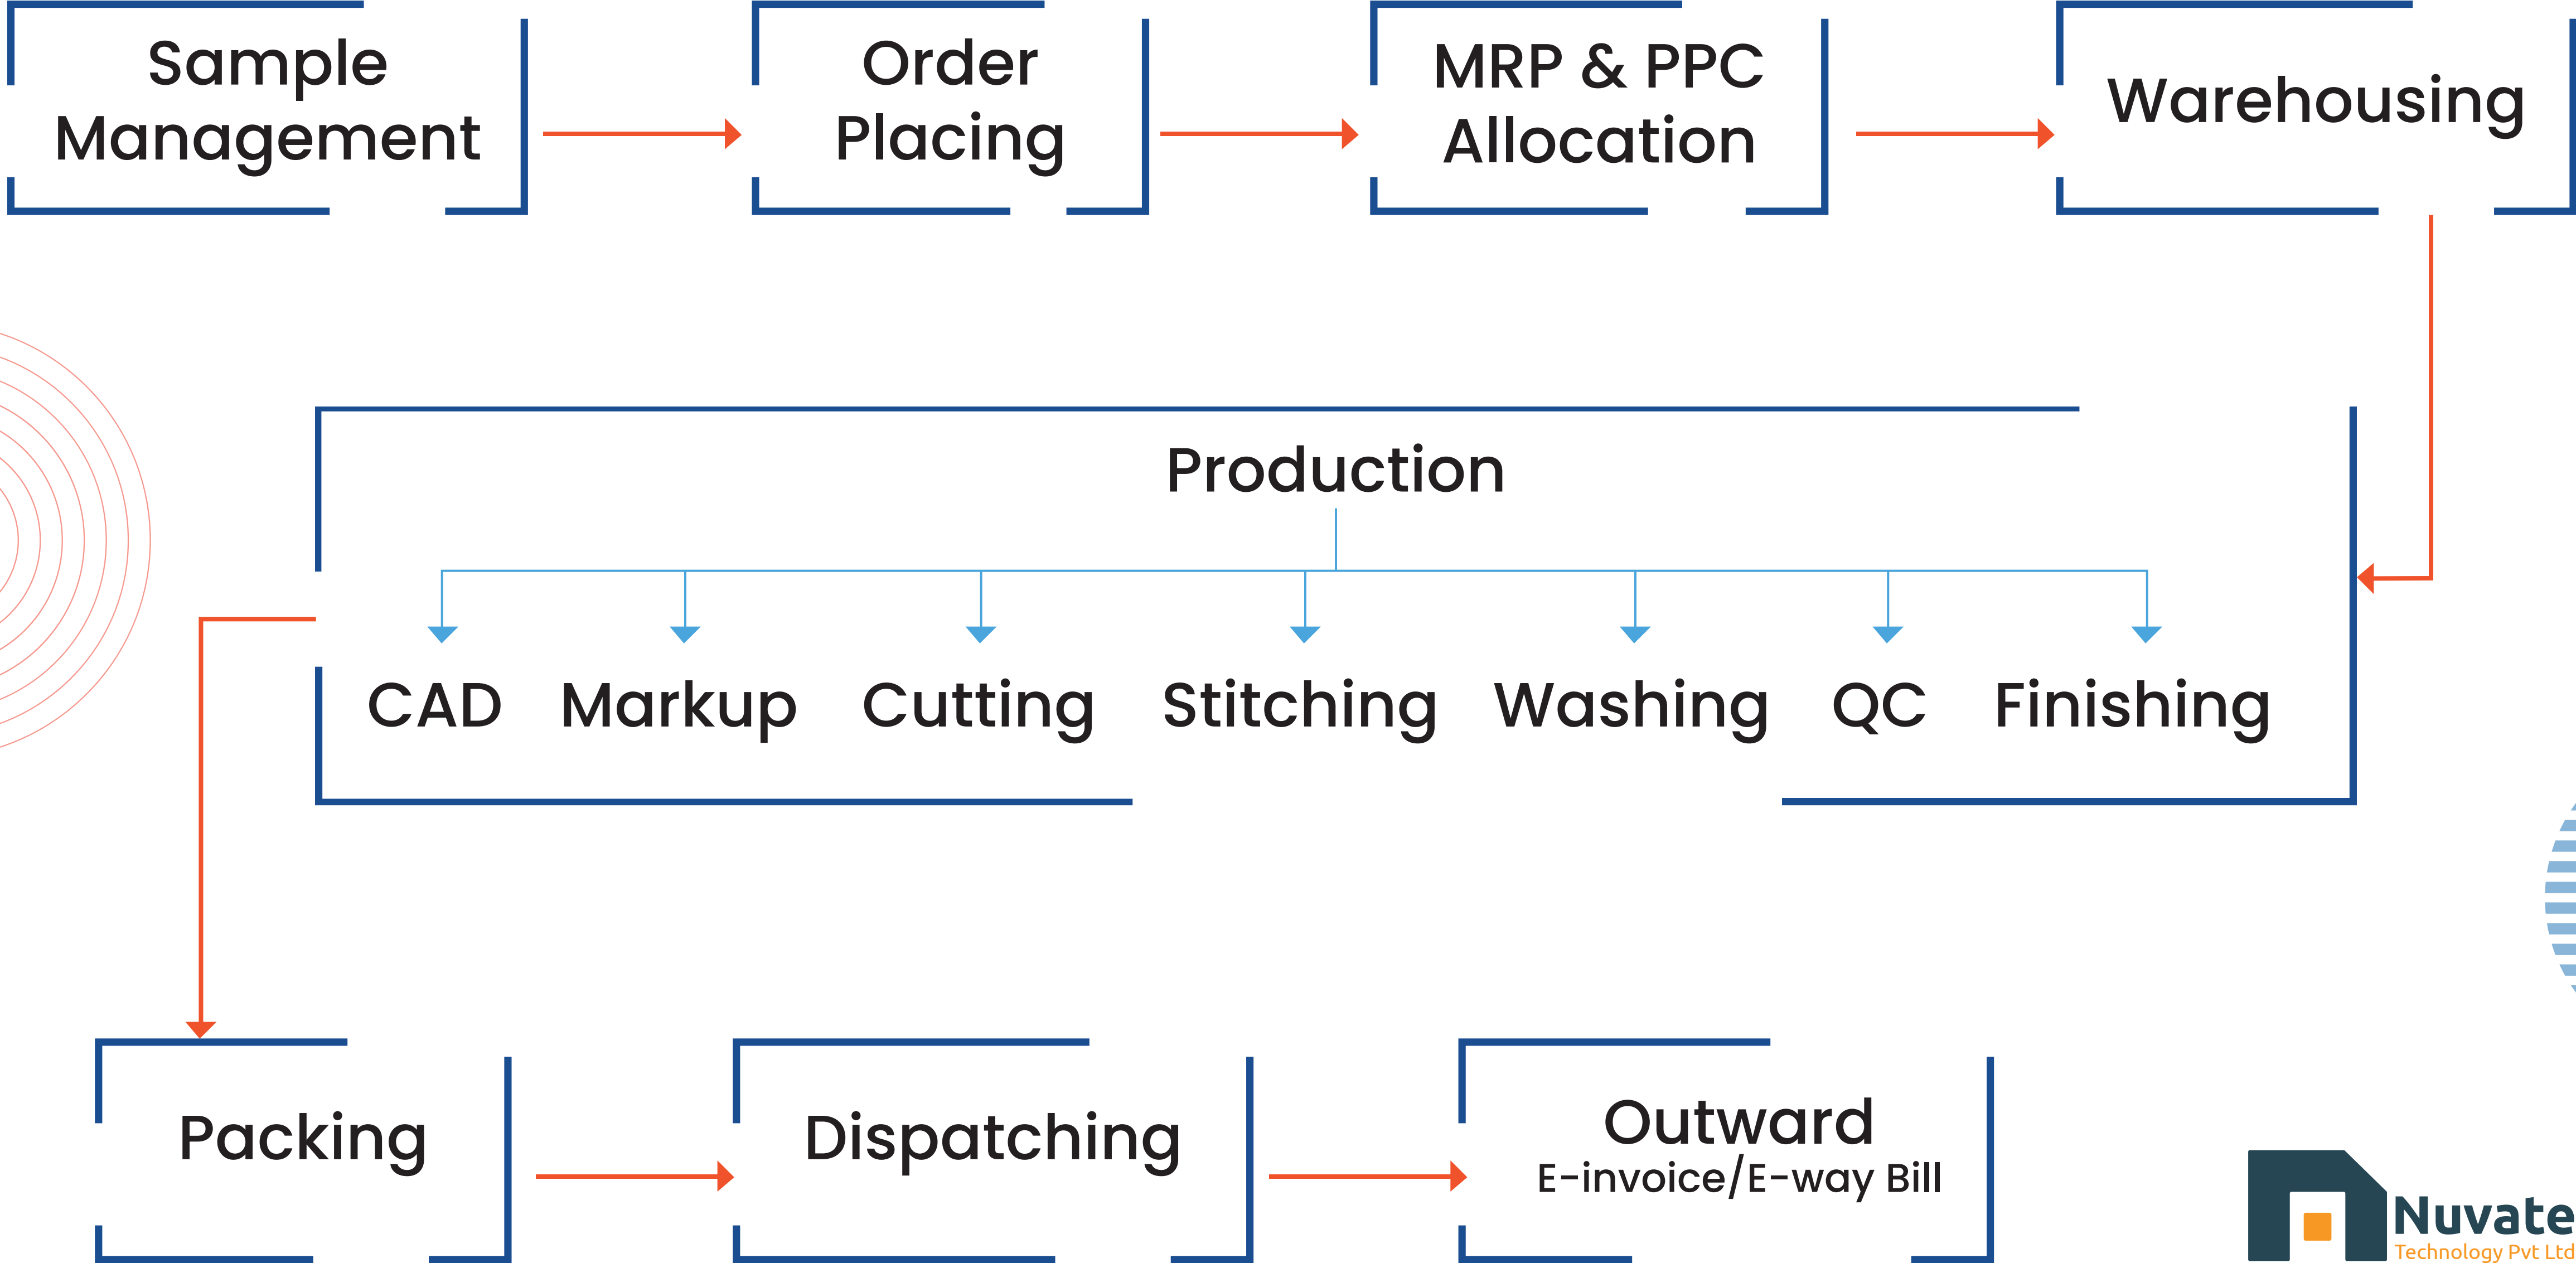

4. Limited Visibility of Production Output & Resource Consumption?

Realtime Linewise & Stages Wise Production On One Screen.

5. Information Dependency & Manipulation

Strict SOP Management & Single Platform Information.

6. Inaccurate Capacity Planning Leading To Underutilization Or Overloading?

System have Resource Allocation Management With Advance PPC Tools.

FLOW

BENEFITS

Control Over Inventory

Man Power & Cost Reduction

Better Production Planning & Order Tracking

Quick Decision Making By Data Transparency

Swiftly Manage Supply Chain & Job Center

Eliminate Dependency

Centralized Data Management

Compliance & Reporting

OUR MODULES

**Sampling
Management**

**Sales Order
Placing**

**Inventory
Procurement
& Planning**

**Warehouse
Management**

**Job Center
Management**

Production

**Finishing &
Quality Check**

**Automated
Packing List**